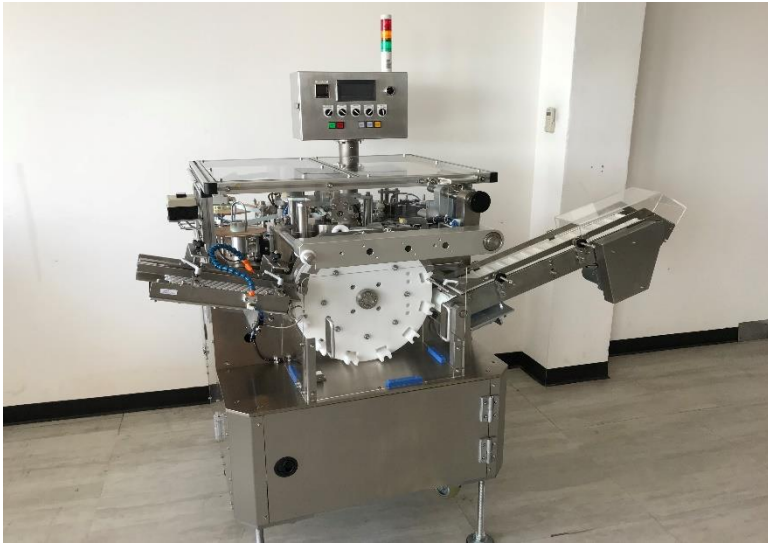

## Sansei Seiki Labeler for Lipstick / Tack labeler, Model= SLX

The machine can attach the label on the bottom of lipstick and guarantee no misalignment with adjustment of position correction.

All kinds of Lipsticks are available on the machine.

### Product Feature

- Cylindrical, square, elliptical shape are available.
- Guarantee high accuracy, less 0.3mm misalignment with adjustment of position correction and centering of products.
- The machine can be equipped with printing machine and inspection machine for printing error and defective label.

### Specifications

- Size of container :  $\phi 10 \sim 35$ mm (Diameter)
- Size of label :  $\phi 10 \sim 30$ mm (Diameter)
- Speed : Max 60pcs/Min (due to size and shape of product)
- Option : Printing, printing inspection, label inspection device
- Utilities • Weight : Electricity 200V 15A Weight 400 kg